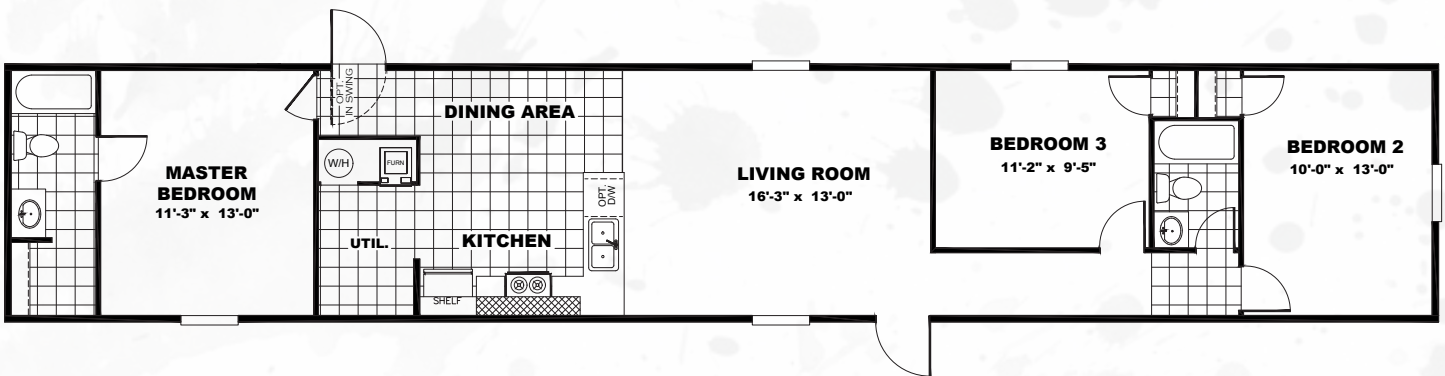

GLORY

TRR14763B

1,036 sq ft // 3 beds // 2 baths

The home series and floor plans shown all have starting prices within the price range indicated. Your local Home Center can quote you specific prices and terms of purchase for specific homes. TRU invests in continuous product and process improvement. All home series, floor plans, specifications, dimensions, features, materials, availability, and starting prices shown are artist's renderings or estimates and are subject to change without notice or obligation. Dimensions are nominal and length and width measurements are from exterior wall to exterior wall. Starting prices include the home only, plus typical delivery and installation. Starting prices do not include other costs such as taxes, title fees, insurance premiums, filing or recording fees, land or improvements to the land, optional home features, optional delivery or installation services, wheels and axles, community or homeowner association fees, or any other items not shown on your Retailer Closing Agreement and related documents (your RCA). Your RCA will show the details of your purchase. 2018 TRU. All rights reserved.