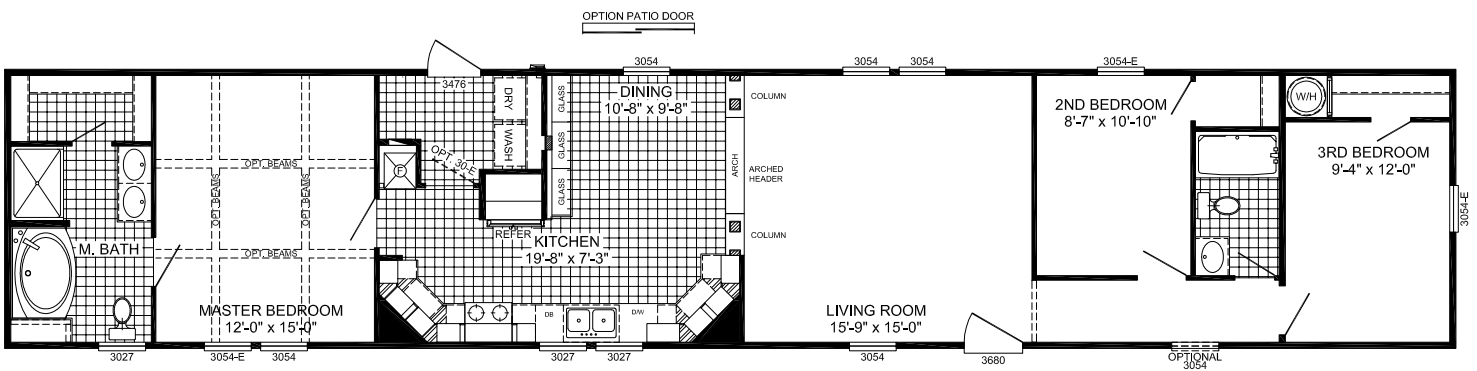

BUCCANEER
HOMES

The Chase 2431AS

1,170 Sq Ft | 3 Beds | 2 Baths | 16x82

The home series and floor plans indicated will vary by retailer and state. Your local Home Center can quote you on specific prices and terms of purchase for specific homes. Buccaneer Homes invests in continuous product and process improvement. All home series, floor plans, specifications, dimension, features, materials, availability, and starting prices shown on this website are artist's renderings or estimates, and are subject to change without notice. Dimensions are nominal and length and width measurements are from exterior wall to exterior wall.