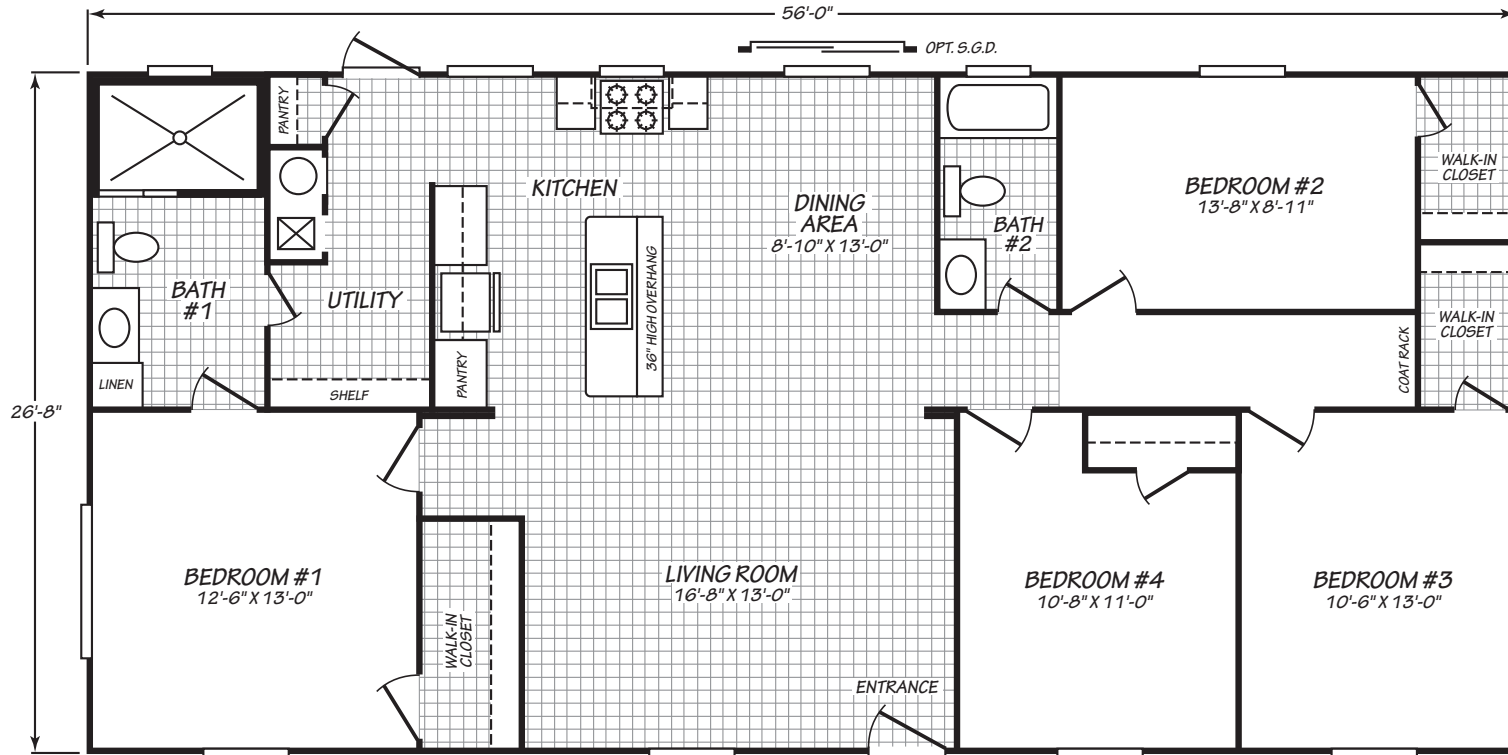

SANDALWOOD XL

MODEL 28564M

4 Bedroom • 2 Bath • 1,492 Square Feet

©2019 FLEETWOOD HOMES INC. ALL RIGHTS RESERVED

Important: Because we continually update and modify our products, it is important for you to know that our brochures and literature are for illustrative purposes only. **ILLUSTRATIONS MAY SHOW OPTIONAL FEATURES.** All information contained herein may vary from the actual home we build. Dimensions are nominal length and width measurements are from exterior wall to exterior wall. We reserve the right to make changes at any time, without notice or obligation, in prices, colors, materials, specifications, features and models. Please check with your retailer for specific information about the home you select.