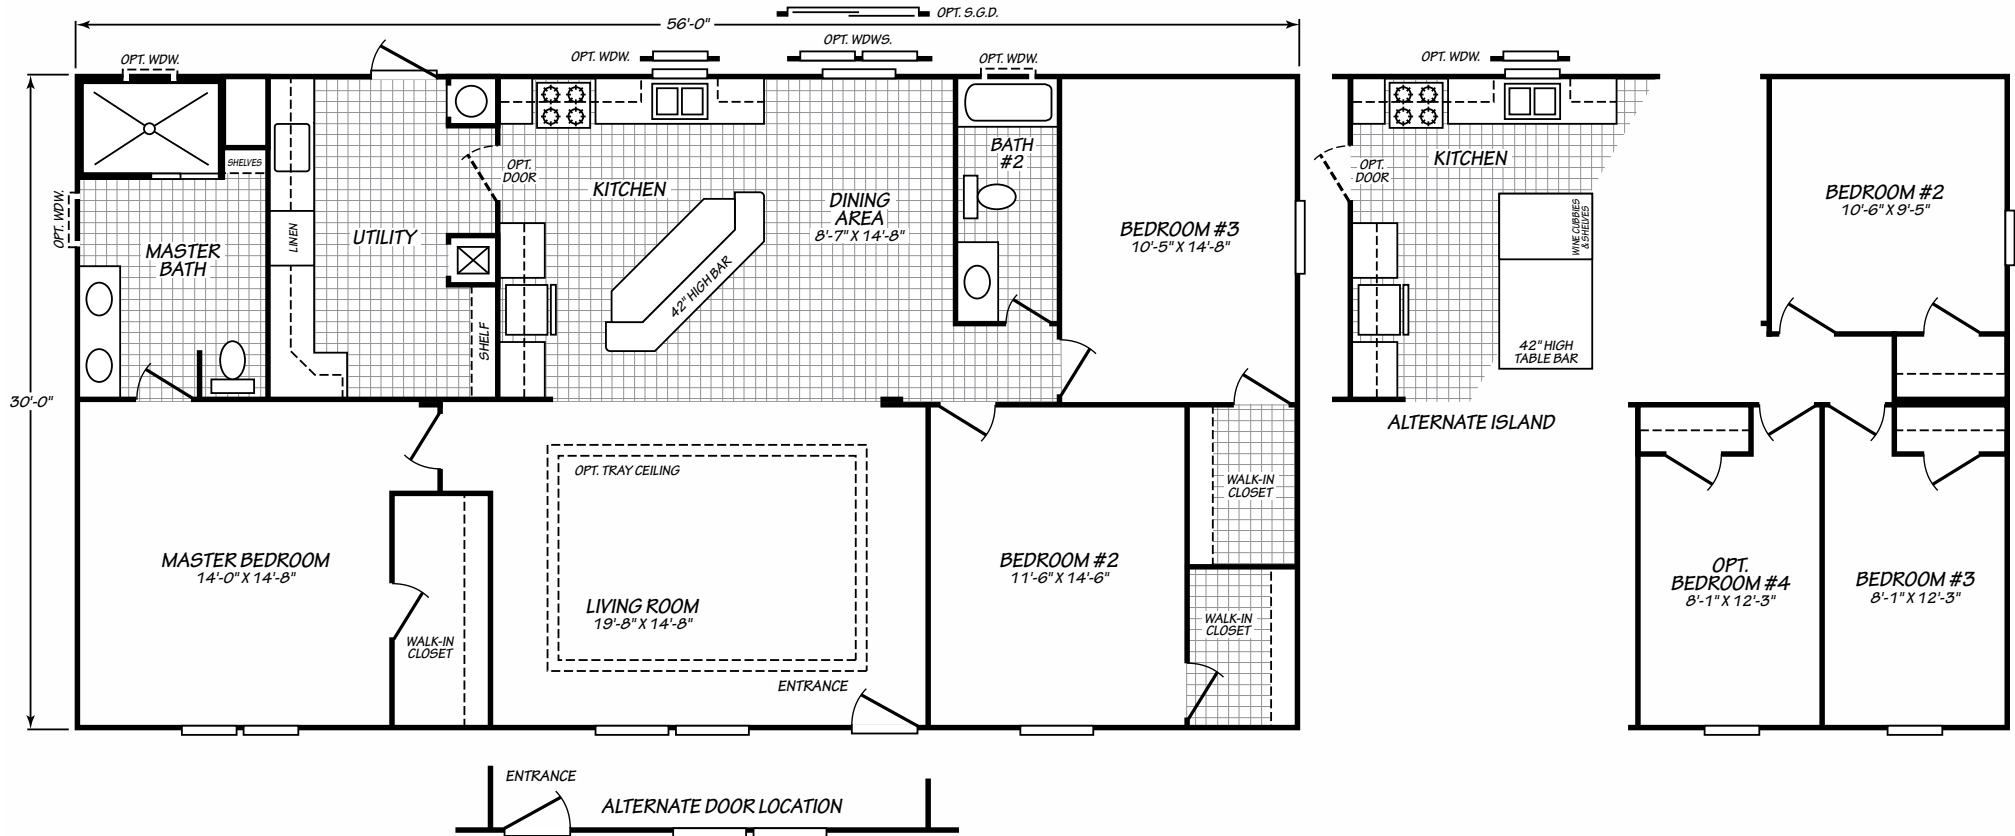

SANDALWOOD XL

MODEL 32563F

3 Bedroom • 2 Bath • 1,680 Square Feet

©2019 FLEETWOOD HOMES INC. ALL RIGHTS RESERVED

Important: Because we continually update and modify our products, it is important for you to know that our brochures and literature are for illustrative purposes only. **ILLUSTRATIONS MAY SHOW OPTIONAL FEATURES.** All information contained herein may vary from the actual home we build. Dimensions are nominal length and width measurements are from exterior wall to exterior wall. We reserve the right to make changes at any time, without notice or obligation, in prices, colors, materials, specifications, features and models. Please check with your retailer for specific information about the home you select.